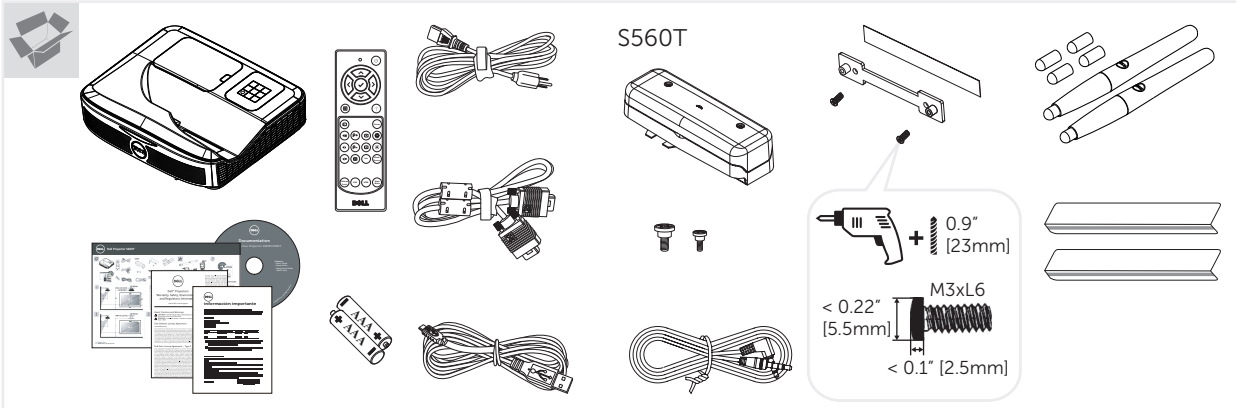

Dell Interactive Projector S560T

S1	S2	S3	W1	W2	H1	L1	L2
81.0 [2057]	39.7 [1009]	70.6 [1793]	$\geq 44.7 [1136]$	$\geq 74.5 [1893]$	47.2 [1200]	7.9 [200]	14.7 [374]
85.0 [2159]	41.7 [1059]	74.1 [1882]	$\geq 46.7 [1186]$	$\geq 78.0 [1982]$	49.6 [1260]	8.7 [222]	15.6 [396]
89.1 [2263]	43.7 [1110]	77.7 [1973]	$\geq 48.7 [1237]$	$\geq 81.6 [2073]$	52.0 [1322]	9.6 [245]	16.5 [419]
90.0 [2286]	44.1 [1121]	78.4 [1992]	$\geq 49.1 [1248]$	$\geq 82.4 [2092]$	52.6 [1335]	9.8 [250]	16.7 [424]
95.0 [2413]	46.6 [1183]	82.8 [2103]	$\geq 51.6 [1310]$	$\geq 86.7 [2203]$	55.5 [1411]	10.9 [278]	17.8 [452]
100.0 [2540]	49.0 [1245]	87.2 [2214]	$\geq 54.0 [1372]$	$\geq 91.1 [2314]$	58.5 [1486]	12 [306]	18.9 [480]

* inch [mm]