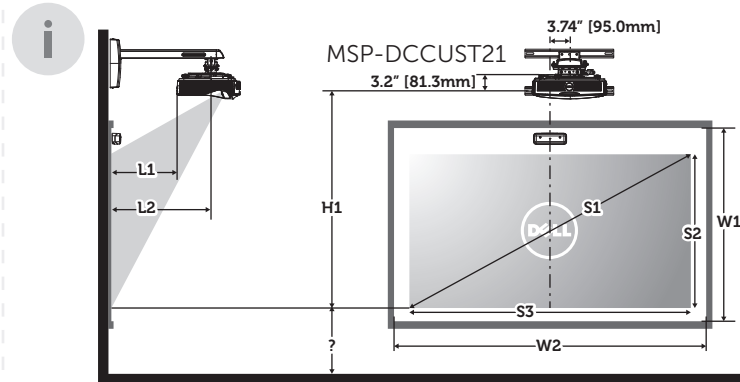

Dell Interactive Projector S560T

S1	S2	S3	W1	W2	H1	L1	L2
81.0 [2057]	39.7 [1009]	70.6 [1793]	$\geq 44.7 [1136]$	$\geq 74.5 [1893]$	47.2 [1200]	7.9 [200]	14.7 [374]
85.0 [2159]	41.7 [1059]	74.1 [1882]	$\geq 46.7 [1186]$	$\geq 78.0 [1982]$	49.6 [1260]	8.7 [222]	15.6 [396]
89.1 [2263]	43.7 [1110]	77.7 [1973]	$\geq 48.7 [1237]$	$\geq 81.6 [2073]$	52.0 [1322]	9.6 [245]	16.5 [419]
90.0 [2286]	44.1 [1121]	78.4 [1992]	$\geq 49.1 [1248]$	$\geq 82.4 [2092]$	52.6 [1335]	9.8 [250]	16.7 [424]
95.0 [2413]	46.6 [1183]	82.8 [2103]	$\geq 51.6 [1310]$	$\geq 86.7 [2203]$	55.5 [1411]	10.9 [278]	17.8 [452]
100.0 [2540]	49.0 [1245]	87.2 [2214]	$\geq 54.0 [1372]$	$\geq 91.1 [2314]$	58.5 [1486]	12 [306]	18.9 [480]

* inch [mm]